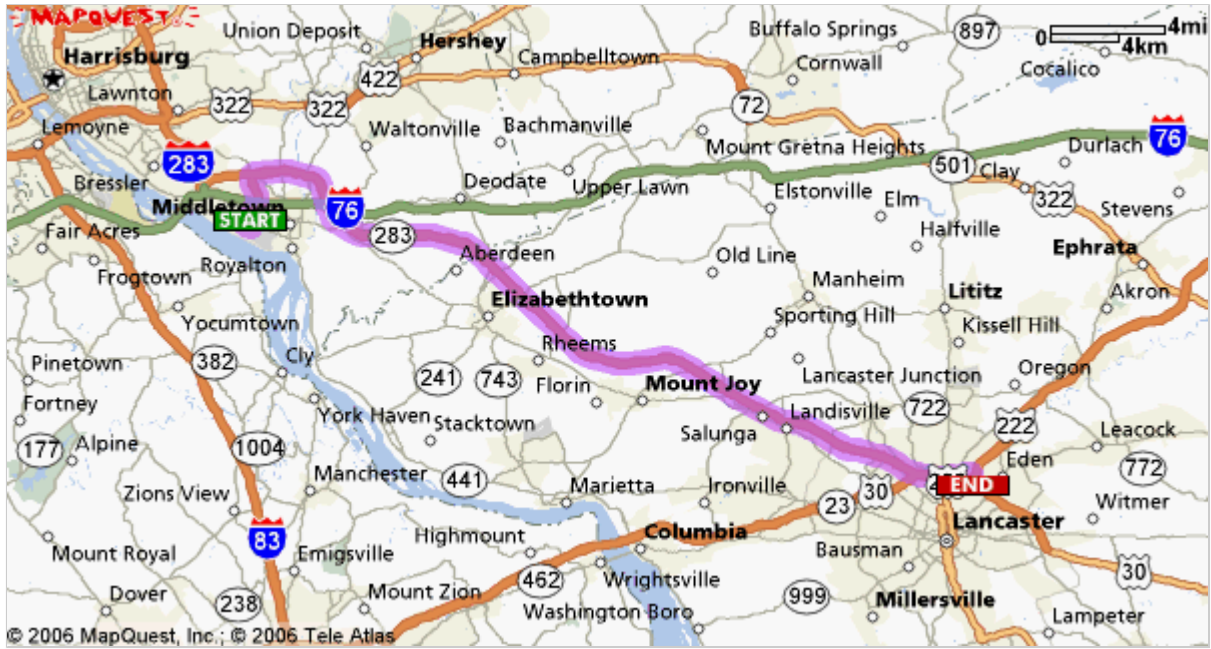

Start: Harrisburg International Airport (MDT): 717-948-3900
 1 Terminal Dr # 300, Middletown, PA 17057, US

End: Thermacore Inc: 717-569-6551
 780 Eden Rd, Lancaster, PA 17601, US

Notes:

Directions	Distance
Total Est. Time: 32 minutes Total Est. Distance: 30.87 miles	
 1: Start out going NORTHWEST on ramp toward AIRPORT CONN.	0.2 miles
 2: Merge onto AIRPORT CONN.	1.6 miles
 3: Merge onto PA-283 E toward LANCASTER.	27.3 miles
 4: PA-283 E becomes US-30 E.	0.1 miles
 5: Take the exit toward PA-501 / LITITZ PIKE / PA-272 / OREGON PIKE.	0.2 miles
 6: Stay STRAIGHT to go onto CHESTER RD.	0.4 miles
 7: Turn LEFT onto US-222 / PA-272 / OREGON PIKE. Continue to follow PA-272 / OREGON PIKE.	0.1 miles
 8: Turn RIGHT onto EDEN RD.	*Follow Eden Road for 1/4 mile and take right onto Crooked Oak Drive, follow Crooked Oak Drive until you come to a "T" in the road, take a left at "T" and follow into the Thermacore parking lot.
 9: End at Thermacore Inc: 780 Eden Rd, Lancaster, PA 17601, US	
Total Est. Time: 32 minutes Total Est. Distance: 30.87 miles	

Start:
Harrisburg International Airport
 (MDT): 717-948-3900
 1 Terminal Dr # 300, Middletown, PA
 17057, US

End:
Thermacore Inc: 717-569-6551
 780 Eden Rd, Lancaster, PA 17601, US

All rights reserved. Use Subject to License/Copyright
 These directions are informational only. No representation is made or warranty given as to their content, road conditions or route usability or expeditiousness. User assumes all risk of use. MapQuest and its suppliers assume no responsibility for any loss or delay resulting from such use.